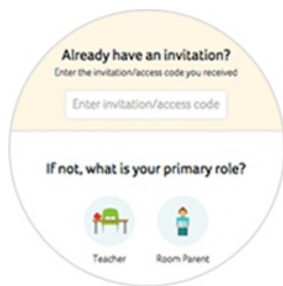

## Please join Mrs. Roye's '18-'19 Class class on Bloomz!

Bloomz is a new app that works both on your smartphone as well as on your computer. You will receive quick updates and photos of class activities, be able to access our class calendar, and more. All in a private and secure environment.

### New Bloomz Parent

1. Download the "Bloomz" app from the AppStore/PlayStore and click "Create Account". If browser, go to [bloomz.com](http://bloomz.com) and click on "Join Bloomz"
2. In the text box, enter **EB8PR9**
3. Create your account